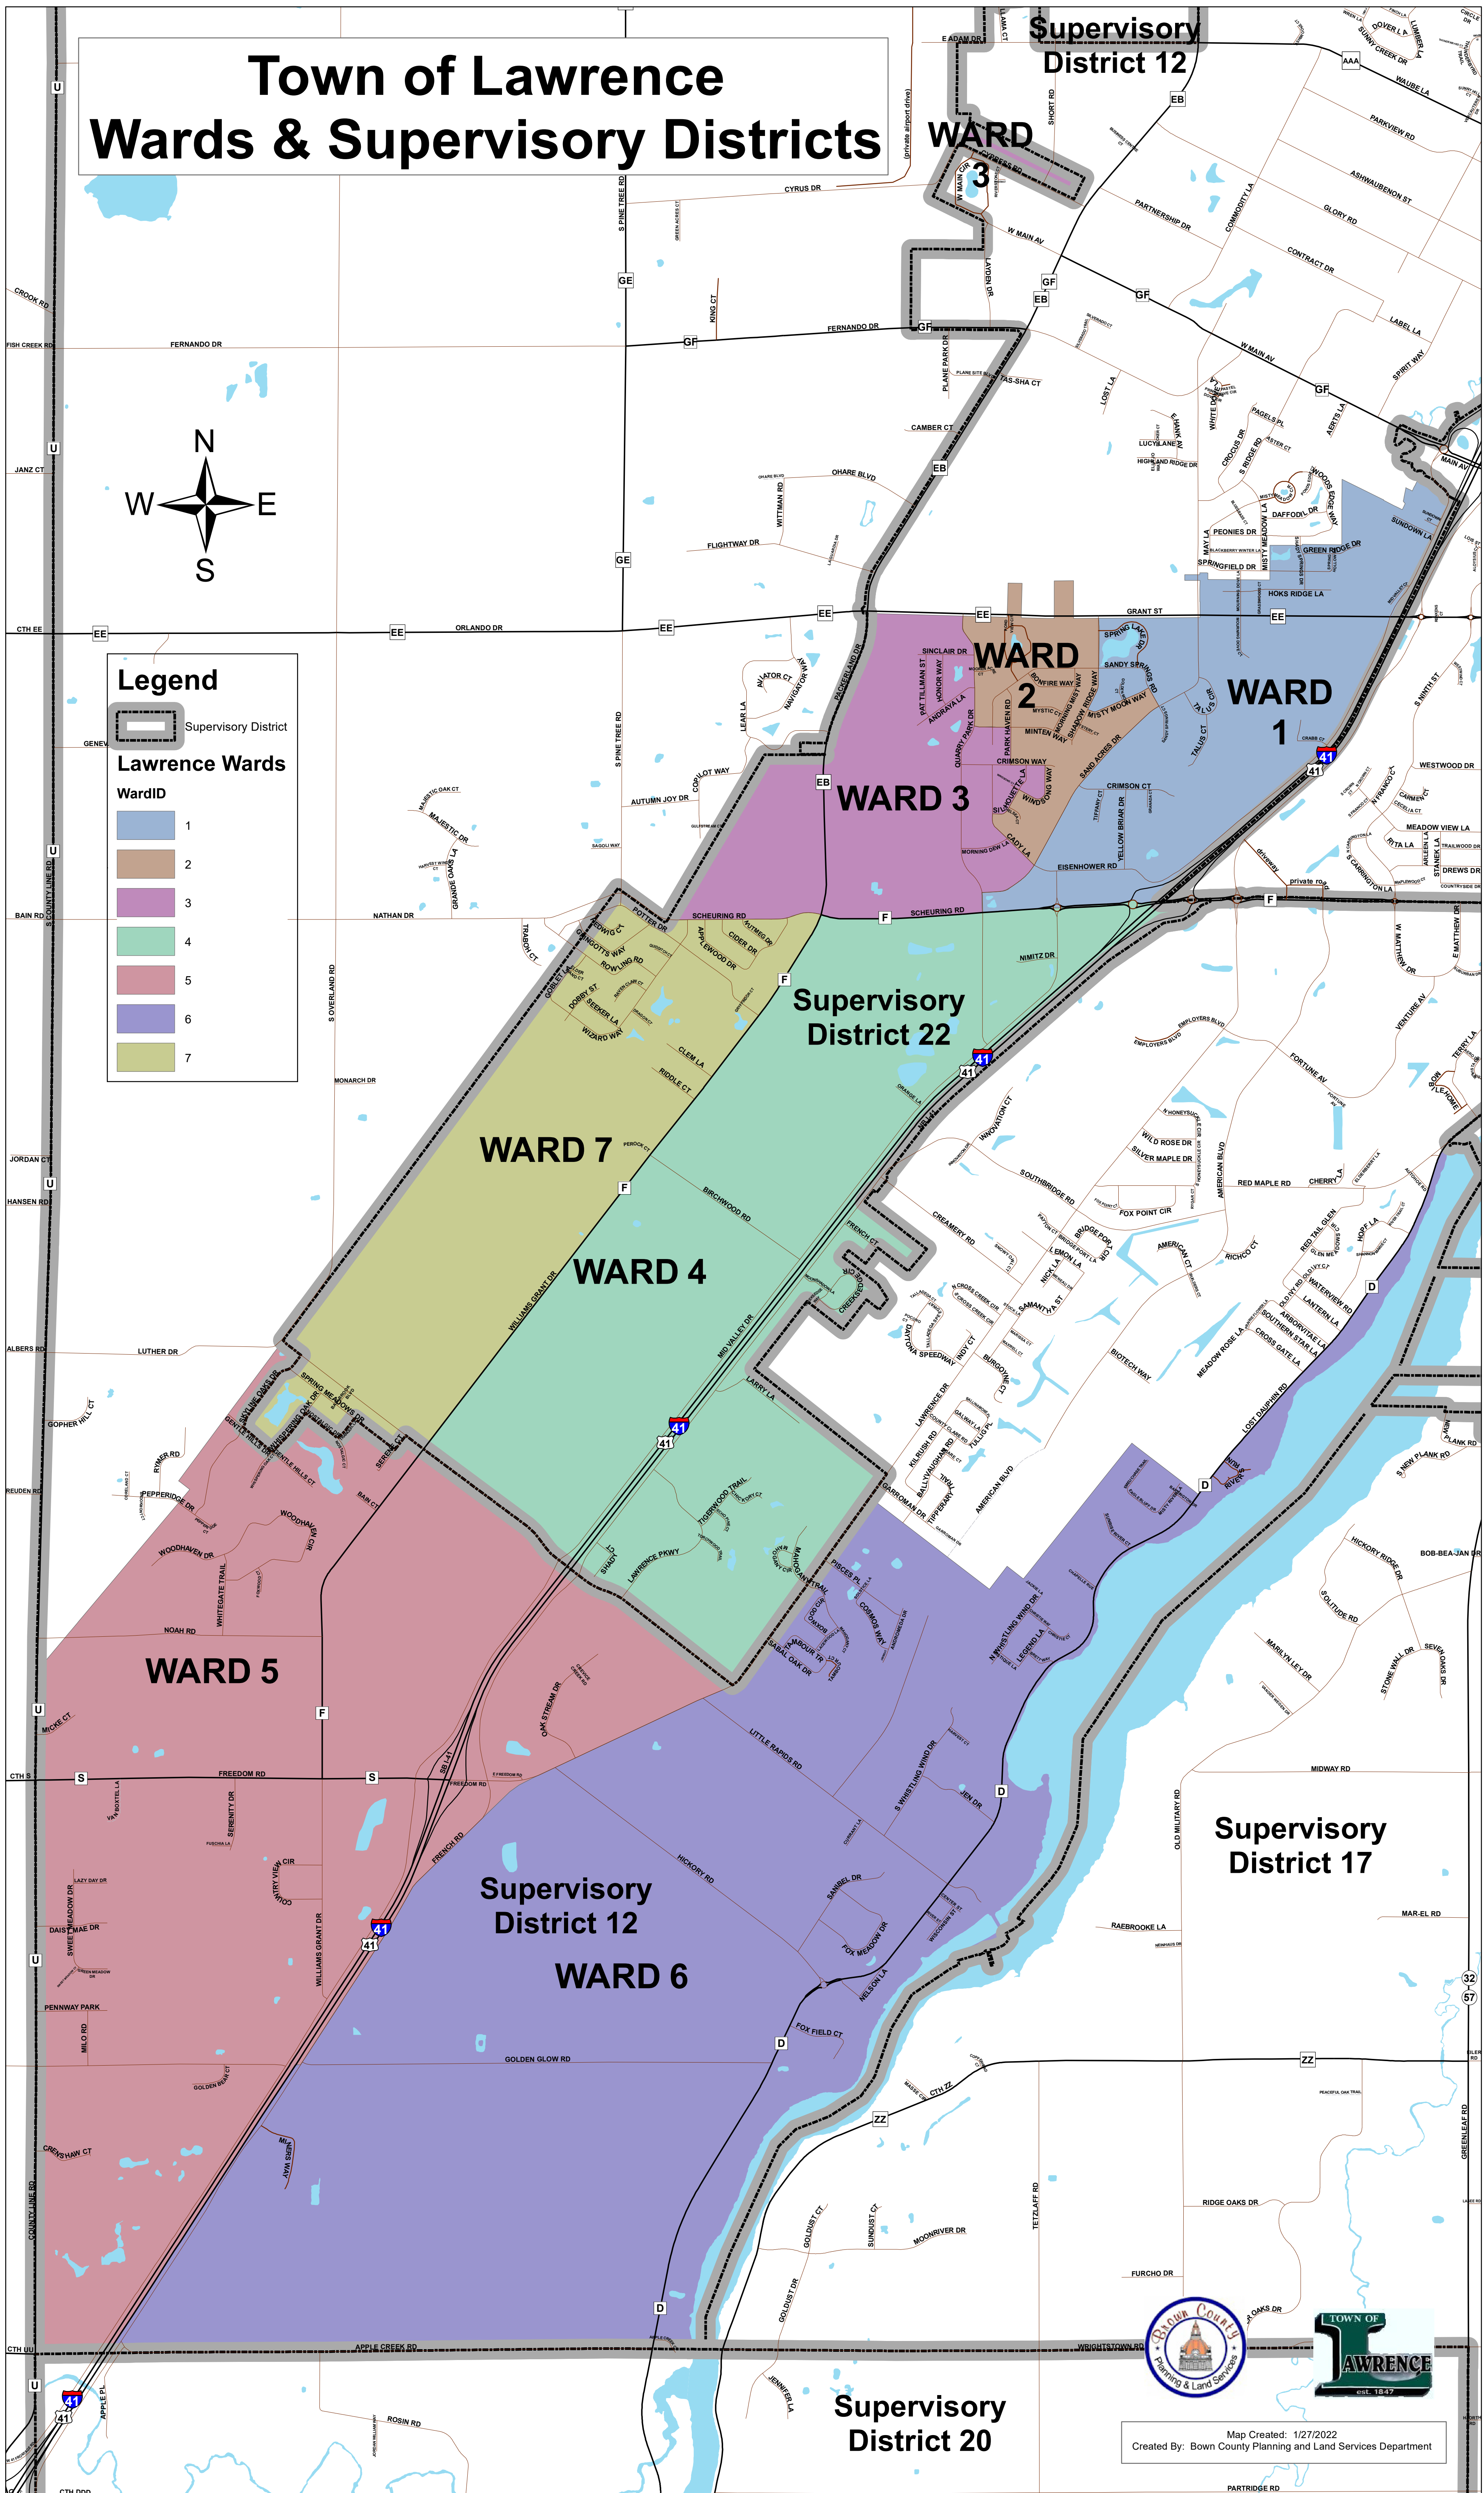

# Town of Lawrence Wards & Supervisory Districts

## Legend

	Supervisory District
<b>Lawrence Wards</b>	
<b>WardID</b>	
	1
	2
	3
	4
	5
	6
	7

Map Created: 1/27/2022  
Created By: Bown County Planning and Land Services Department